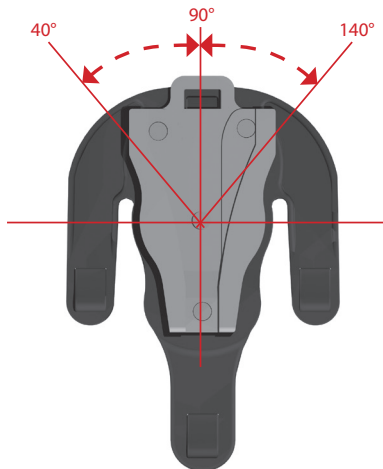

PMP

Molle Plate System

PMP with SQS system.

Permits 3 different positions. (40° - 90° - 140°)

PMP with PRP system.

Permits a total free 360° rotation

Ergonomic Molle Plate in injection moulded Polyamide. Very simple to use and lightweight. On this plate you can apply holsters, accessories and SQS system. It can also be used together with our PRP Positionable Rotating plate. Ideal to be used on a tactical vest with Molle System.