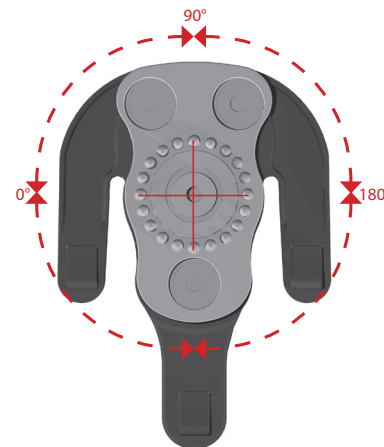

PMP

Molle Plate System

PMP with SQS system.

Permits 3 different positions. (40° - 90° - 140°)

PMP with PRP system.

Permits a total free 360° rotation

Ergonomic Molle Plate in injection moulded Polyamide. Very simple to use and lightweight. On this plate you can apply holsters, accessories and SQS system. It can also be used together with our PRP Positionable Rotating plate. Ideal to be used on a tactical vest with Molle System.